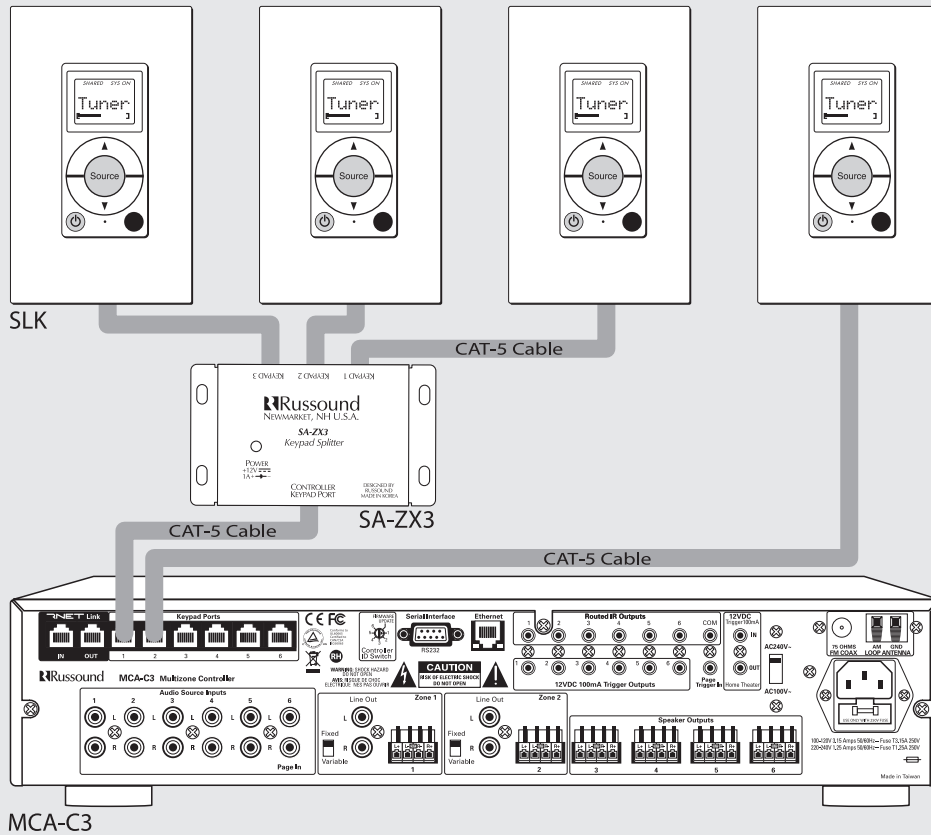

Features	Benefits
Convenience	5 Character LCD shows source name, volume level and system status
Versatile	Single-gang Decora®-style design, available in five colors
Ease of use	Soft buttons and visual feedback

Specifications

Dimensions: 1.875"W x 2.7"D x 1.47"H
(4.7 x 6.9 x 3.7 cm)

Weight: 4.5 oz. (127.6 g)

Power requirements: 12 VDC 180mA CAT-5

CAT-5 connection: 110 punchdown

Max cable length: 300' (CAT-5)

SLK Connection Diagram